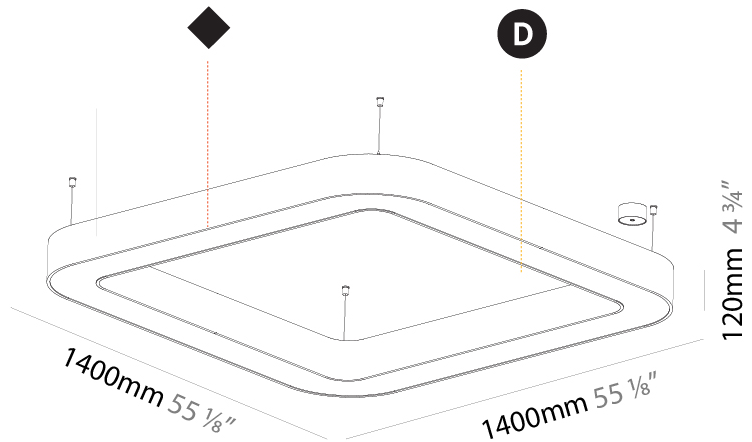

GENERAL

Series: Glorious
Subseries: Glorious Quantum
Brand: Prolight
Division: Architectural
Mounting Type: Suspension
Mounting Location: Ceiling
Subcategory: Ambient

PHYSICAL

Shape: Square
Length (mm): 1400
Length (in): 55 1/8
Width (mm): 1400
Width (in): 55 1/8
Height (mm): 120
Height (in): 4 3/4
Max. Overall Height (mm): 2120
Max. Overall Height (in): 83 7/16
Light Distribution: Direct / Indirect
Weight (kg): 18.463
Weight (lbs): 40.62
Diffuser: PMMA - Opal or Micro-Prism
Fixture Finish: SSR / BKV / CWI / CRY / HAB / UFT / ITA / RUA / FTG / MYG / LOD / PUS / FRO / FUP / KIA / POP / BLS / SPG / MEY / GOH / GUM / CHC / COM / ABZ / JAG / OBR / MOS / ROR
Fixture Material: Aluminum

ELECTRICAL

Lamp Type: LED (Zhaga Standard)
Input Wattage (W): 120
Total Output Wattage (W): 96 / 76.8 (3500K)
Dimming: Non-Dimming / Phase Dimming (120Vac only) / 0-10V Dimming
Driver Included: Yes
Driver Location: Integrated
Driver Type: Constant Current - 120 / 277Vac
Driver Class: Class 2
Input Voltage (V): 120 - 277
Constant Current (MA): 350 / 800 (3500K)

LED

Color Temperature (°K): 3000 / 3500 / 4000
Max. Delivered Lumen (lm): 7380 / 7644 / 7800 Direct / 5120 / 5556 / 5400 Indirect
CRI: >80 CRI
Efficiency (%): 69.8
Lamp Life (hrs): 50000

OPTICAL

RATINGS AND CERTIFICATIONS

Certified By: Certified for North American Standards
IP rating: IP20