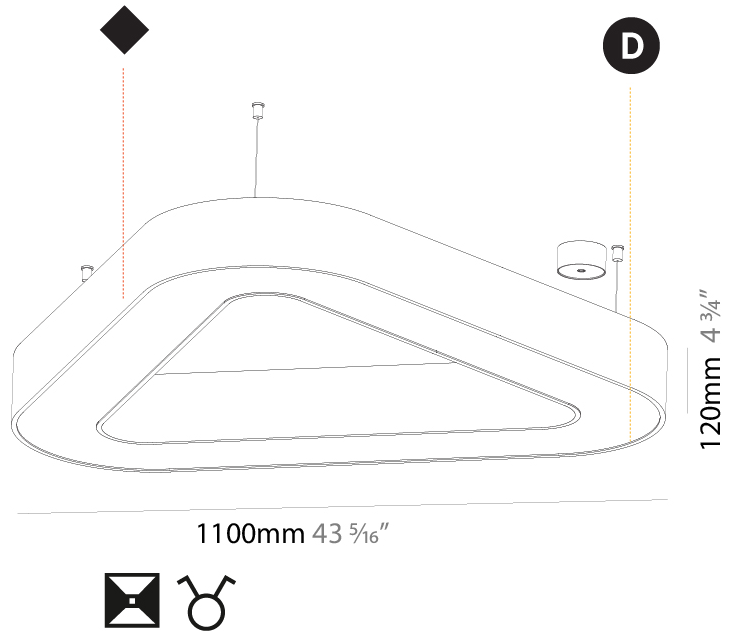

GENERAL

Series: Glorious
Subseries: Glorious Victory
Brand: Prolicht
Division: Architectural
Mounting Type: Suspension
Mounting Location: Ceiling
Subcategory: Ambient

PHYSICAL

Shape: Abstract
Length (mm): 1100
Length (in): 43 ⁵/₁₆"
Width (mm): 1100
Width (in): 43 ⁵/₁₆"
Height (mm): 120
Height (in): 4 ³/₄"
Max. Overall Height (mm): 2120
Max. Overall Height (in): 83 ⁷/₁₆"
Light Distribution: Direct / Indirect
Weight (kg): 10.819
Weight (lbs): 23.851
Diffuser: PMMA - Opal or Micro-Prism
Fixture Finish: SSR / BKV / CWI / CRY / HAB / UFT / ITA / RUA / FTG / MYG / LOD / PUS / FRO / FUP / KIA / POP / BLS / SPG / MEY / GOH / GUM / CHC / COM / ABZ / JAG / OBR / MOS / ROR
Fixture Material: Aluminum

ELECTRICAL

Lamp Type: LED (Zhaga Standard)
Input Wattage (W): 70
Total Output Wattage (W): 60 / 48 (3500K)
Dimming: Non-Dimming / Phase Dimming (120Vac only) / 0-10V Dimming
Driver Included: Yes
Driver Location: Integrated
Driver Type: Constant Current - 120 / 277Vac
Driver Class: Class 2
Input Voltage (V): 120 - 277
Constant Current (MA): 350 / 900/600 (3500K)

LED

Color Temperature (°K): 3000 / 3500 / 4000
Max. Delivered Lumen (lm): 4150 / 4302 / 4390 Direct / 3660 / 3783 / 3860 Indirect
CRI: >80 CRI
Efficiency (%): 70.9
Lamp Life (hrs): 50000

OPTICAL

RATINGS AND CERTIFICATIONS

Certified By: Certified for North American Standards
IP rating: IP20