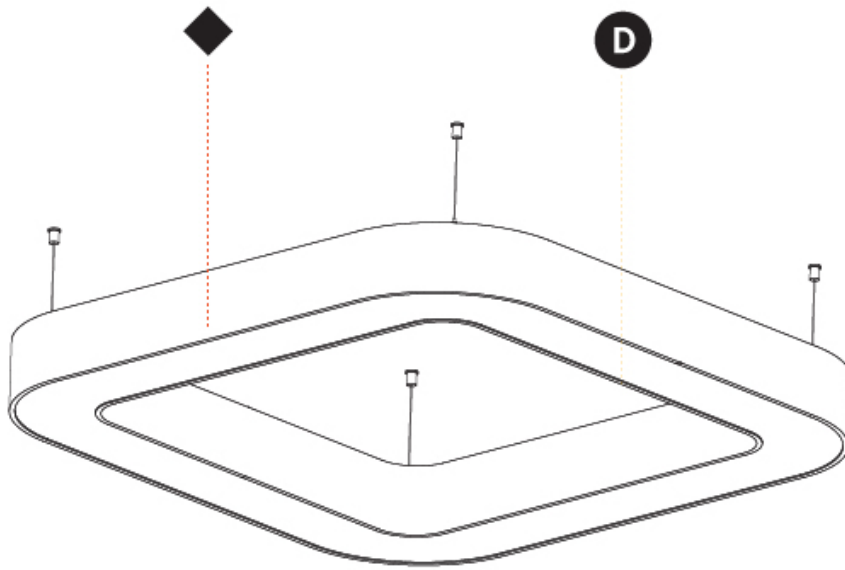

GLORIOUS QUANTUM SUSPENSION

A30215-

PROJECT	_____
TYPE	_____
SPECIFIER	_____
QUANTITY	_____
DATE	_____