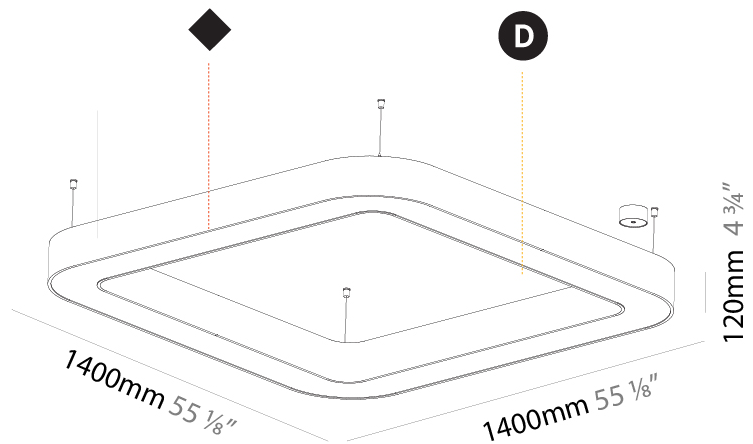

GENERAL

Series: Glorious
Subseries: Glorious Quantum
Brand: Prolicht
Division: Architectural
Mounting Type: Suspension
Mounting Location: Ceiling
Subcategory: Ambient

PHYSICAL

Shape: Square
Length (mm): 1400
Length (in): 55 1/8
Width (mm): 1400
Width (in): 55 1/8
Height (mm): 120
Height (in): 4 3/4
Max. Overall Height (mm): 2120
Max. Overall Height (in): 83 7/16
Light Distribution: Direct
Weight (kg): 17.644
Weight (lbs): 38.82
Diffuser: PMMA - Opal or Micro-Prism
Fixture Finish: SSR / BKV / CWI / CRY / HAB / UFT / ITA / RUA / FTG / MYG / LOD / PUS / FRO / FUP / KIA / POP / BLS / SPG / MEY / GOH / GUM / CHC / COM / ABZ / JAG / OBR / MOS / ROR
Fixture Material: Aluminum

ELECTRICAL

Lamp Type: LED (Zhaga Standard)
Input Wattage (W): 80
Total Output Wattage (W): 64 / 51.2 (3500K)
Dimming: Non-Dimming / Phase Dimming (120Vac only) / 0-10V Dimming
Driver Included: Yes
Driver Location: Integrated
Driver Type: Constant Current - 120 / 277Vac
Driver Class: Class 2
Input Voltage (V): 120 - 277
Constant Current (MA): 350 / 800 (3500K)

LED

Color Temperature (°K): 3000 / 3500 / 4000
Max. Delivered Lumen (lm): 7380 / 7644 / 7800
CRI: >80 CRI
Efficiency (%): 0.65
Lamp Life (hrs): 50000

OPTICAL

RATINGS AND CERTIFICATIONS

Certified By: Certified for North American Standards
IP rating: IP20