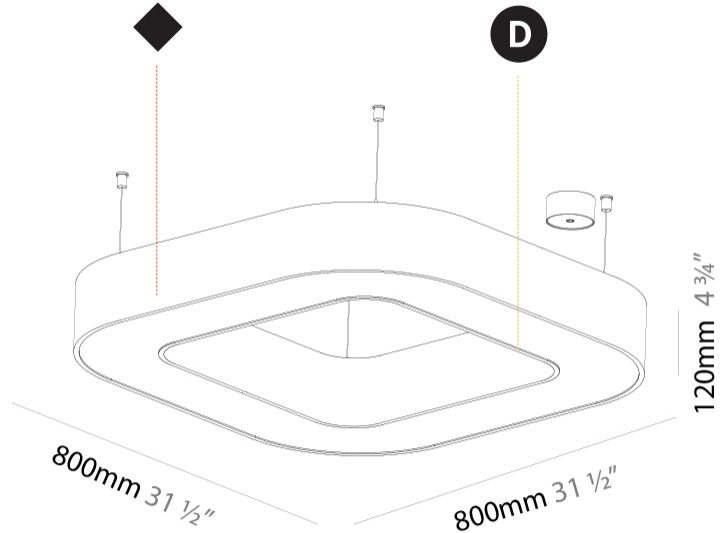

GENERAL

Series: Glorious
Subseries: Glorious Quantum
Brand: Prolicht
Division: Architectural
Mounting Type: Suspension
Mounting Location: Ceiling
Subcategory: Ambient

PHYSICAL

Shape: Square
Length (mm): 800
Length (in): 31 1/2
Width (mm): 800
Width (in): 31 1/2
Height (mm): 120
Height (in): 4 3/4
Max. Overall Height (mm): 2120
Max. Overall Height (in): 83 7/16
Light Distribution: Direct
Weight (kg): 9.422
Weight (lbs): 20.73
Diffuser: PMMA - Opal or Micro-Prism
Fixture Finish: SSR / BKV / CWI / CRY / HAB / UFT / ITA / RUA / FTG / MYG / LOD / PUS / FRO / FUP / KIA / POP / BLS / SPG / MEY / GOH / GUM / CHC / COM / ABZ / JAG / OBR / MOS / ROR
Fixture Material: Aluminum

ELECTRICAL

Lamp Type: LED (Zhaga Standard)
Input Wattage (W): 40
Total Output Wattage (W): 31 / 25.6 (3500K)
Dimming: Non-Dimming / Phase Dimming (120Vac only) / 0-10V Dimming
Driver Included: Yes
Driver Location: Integrated
Driver Type: Constant Current - 120 / 277Vac
Driver Class: Class 2
Input Voltage (V): 120 - 277
Constant Current (MA): 350 / 800 (3500K)

LED

Color Temperature (°K): 3000 / 3500 / 4000
Max. Delivered Lumen (lm): 3690 / 3822 / 3900
CRI: >80 CRI
Efficiency (%): 65
Lamp Life (hrs): 50000

OPTICAL

RATINGS AND CERTIFICATIONS

Certified By: Certified for North American Standards
IP rating: IP20