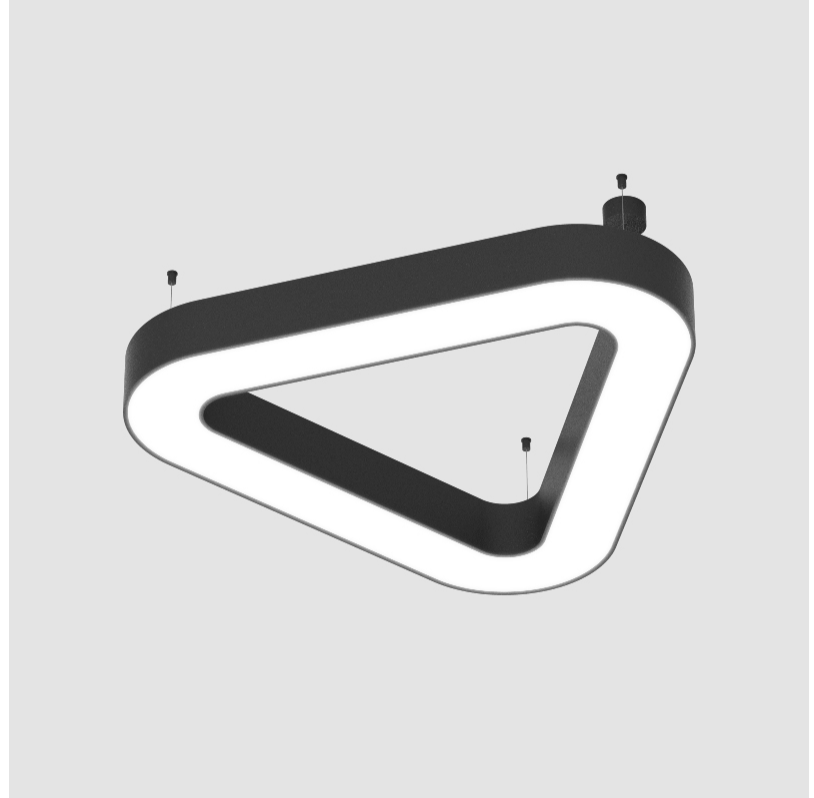

GENERAL

Series: Glorious
Subseries: Glorious Victory
Brand: Prolicht
Division: Architectural
Mounting Type: Suspension
Mounting Location: Ceiling
Subcategory: Ambient

PHYSICAL

Shape: Abstract
Length (mm): 1100
Length (in): 43 ⁵/₁₆"
Width (mm): 1100
Width (in): 43 ⁵/₁₆"
Height (mm): 120
Height (in): 4 ³/₄"
Max. Overall Height (mm): 2120
Max. Overall Height (in): 83 ⁷/₁₆"
Light Distribution: Direct / Indirect
Weight (kg): 10.819
Weight (lbs): 23.851
Diffuser: PMMA - Opal or Micro-Prism
Fixture Finish: SSR / BKV / CWI / CRY / HAB / UFT / ITA / RUA / FTG / MYG / LOD / PUS / FRO / FUP / KIA / POP / BLS / SPG / MEY / GOH / GUM / CHC / COM / ABZ / JAG / OBR / MOS / ROR
Fixture Material: Aluminum

ELECTRICAL

Lamp Type: LED (Zhaga Standard)
Input Wattage (W): 70
Total Output Wattage (W): 60 / 48 (3500K)
Dimming: Non-Dimming / Phase Dimming (120Vac only) / 0-10V Dimming
Driver Included: Yes
Driver Location: Integrated
Driver Type: Constant Current - 120 / 277Vac
Driver Class: Class 2
Input Voltage (V): 120 - 277
Constant Current (MA): 350 / 900/600 (3500K)

LED

Color Temperature (°K): 3000 / 3500 / 4000
Max. Delivered Lumen (lm): 4150 / 4302 / 4390 Direct / 3660 / 3783 / 3860 Indirect
CRI: >80 CRI
Efficiency (%): 70.9
Lamp Life (hrs): 50000

OPTICAL

RATINGS AND CERTIFICATIONS

Certified By: Certified for North American Standards
IP rating: IP20