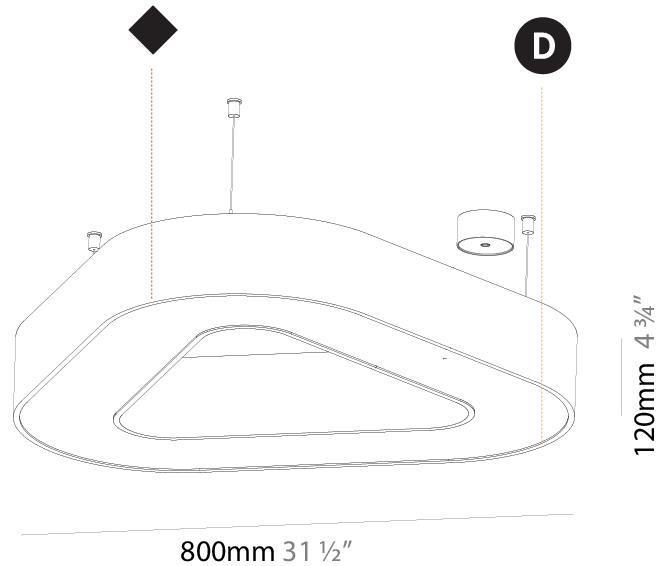

GENERAL

Series: Glorious
Subseries: Glorious Victory
Brand: Prolicht
Division: Architectural
Mounting Type: Suspension
Mounting Location: Ceiling
Subcategory: Ambient

PHYSICAL

Shape: Abstract
Length (mm): 800
Length (in): 31 1/2
Width (mm): 800
Width (in): 31 1/2
Height (mm): 120
Height (in): 4 3/4
Max. Overall Height (mm): 2120
Max. Overall Height (in): 83 7/16
Light Distribution: Direct / Indirect
Weight (kg): 8.173
Weight (lbs): 18.018
Diffuser: PMMA - Opal or Micro-Prism
Fixture Finish: SSR / BKV / CWI / CRY / HAB / UFT / ITA / RUA / FTG / MYG / LOD / PUS / FRO / FUP / KIA / POP / BLS / SPG / MEY / GOH / GUM / CHC / COM / ABZ / JAG / OBR / MOS / ROR
Fixture Material: Aluminum

ELECTRICAL

Lamp Type: LED (Zhaga Standard)
Input Wattage (W): 45
Total Output Wattage (W): 36 / 28.8 (3500K)
Dimming: Non-Dimming / Phase Dimming (120Vac only) / 0-10V Dimming
Driver Included: Yes
Driver Location: Integrated
Driver Type: Constant Current - 120 / 277Vac
Driver Class: Class 2
Input Voltage (V): 120 - 277
Constant Current (MA): 350 / 900 (3500K)

LED

Color Temperature (°K): 3000 / 3500 / 4000
Max. Delivered Lumen (lm): 5210 / 5390 / 5500
CRI: >80 CRI
Efficiency (%): 69.8
Lamp Life (hrs): 50000

OPTICAL

RATINGS AND CERTIFICATIONS

Certified By: Certified for North American Standards
IP rating: IP20