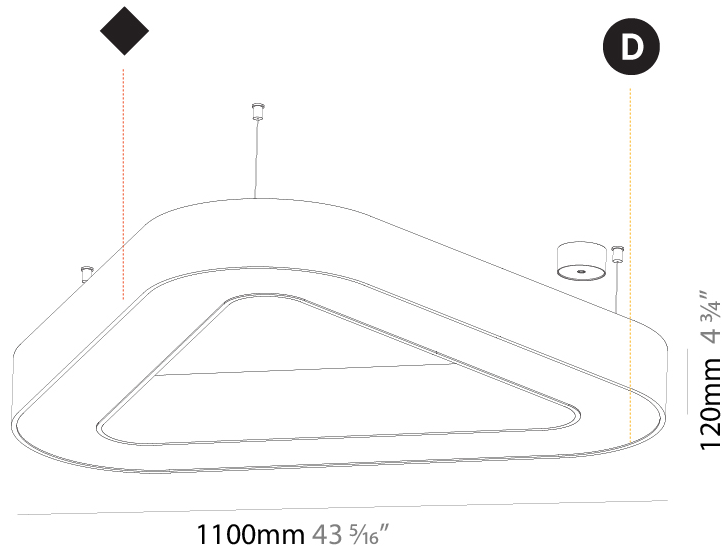

GENERAL

Series: Glorious
Subseries: Glorious Victory
Brand: Prolicht
Division: Architectural
Mounting Type: Suspension
Mounting Location: Ceiling
Subcategory: Ambient

PHYSICAL

Shape: Abstract
Length (mm): 1100
Length (in): 43 ⁵/₁₆
Width (mm): 1100
Width (in): 43 ⁵/₁₆
Height (mm): 120
Height (in): 4 ³/₄
Max. Overall Height (mm): 2120
Max. Overall Height (in): 83 ⁷/₁₆
Light Distribution: Direct
Weight (kg): 10.561
Weight (lbs): 23.23
Diffuser: PMMA - Opal or Micro-Prism
Fixture Finish: SSR / BKV / CWI / CRY / HAB / UFT / ITA / RUA / FTG / MYG / LOD / PUS / FRO / FUP / KIA / POP / BLS / SPG / MEY / GOH / GUM / CHC / COM / ABZ / JAG / OBR / MOS / ROR
Fixture Material: Aluminum

ELECTRICAL

Lamp Type: LED (Zhaga Standard)
Input Wattage (W): 45
Total Output Wattage (W): 36 / 28.8 (3500K)
Dimming: Non-Dimming / Phase Dimming (120Vac only) / 0-10V Dimming
Driver Included: Yes
Driver Location: Integrated
Driver Type: Constant Current - 120 / 277Vac
Driver Class: Class 2
Input Voltage (V): 120 - 277
Constant Current (MA): 350 / 900 (3500K)

LED

Color Temperature (°K): 3000 / 3500 / 4000
Max. Delivered Lumen (lm): 4150 / 4302 / 43390
CRI: >80 CRI
Efficiency (%): 0.65
Lamp Life (hrs): 50000

OPTICAL

RATINGS AND CERTIFICATIONS

Certified By: Certified for North American Standards
IP rating: IP20