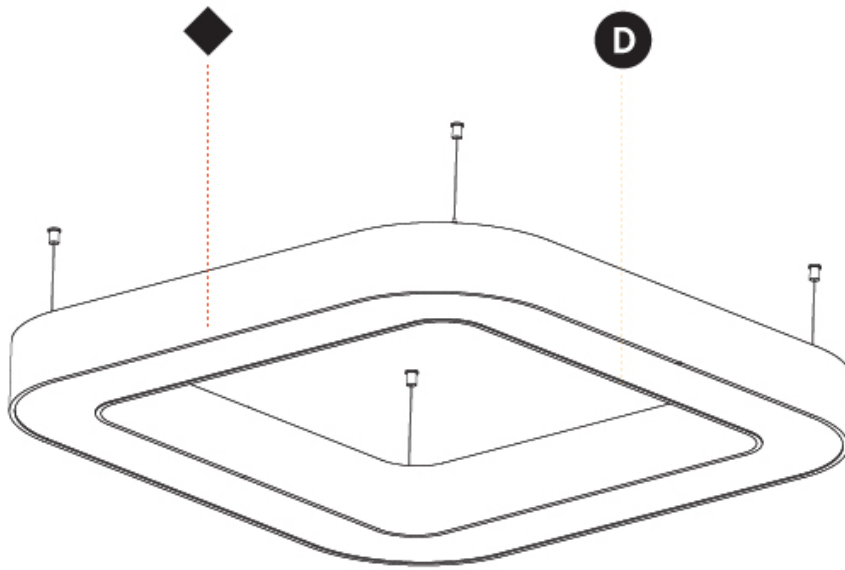

GLORIOUS QUANTUM SUSPENSION

A30568-

PROJECT _____

TYPE _____

SPECIFIER _____

QUANTITY _____

DATE _____