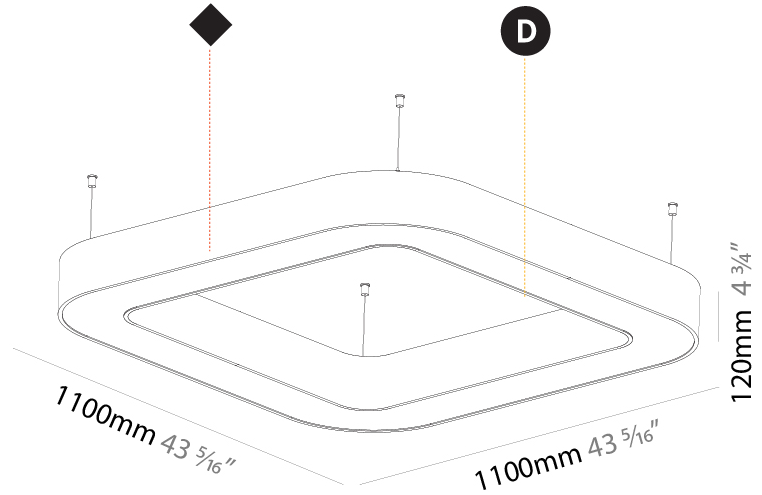

GENERAL

Series: Glorious
Subseries: Glorious Quantum
Brand: Prolicht
Division: Architectural
Mounting Type: Suspension
Mounting Location: Ceiling
Subcategory: Ambient

PHYSICAL

Shape: Square
Length (mm): 1100
Length (in): 43 ⁵/₁₆"
Width (mm): 1100
Width (in): 43 ⁵/₁₆"
Height (mm): 120
Height (in): 4 ³/₄"
Max. Overall Height (mm): 2120
Max. Overall Height (in): 83 ⁷/₁₆"
Light Distribution: Direct / Indirect
Weight (kg): 13.639
Weight (lbs): 30
Diffuser: PMMA - Opal or Micro-Prism
Fixture Finish: SSR / BKV / CWI / CRY / HAB / UFT / ITA / RUA / FTG / MYG / LOD / PUS / FRO / FUP / KIA / POP / BLS / SPG / MEY / GOH / GUM / CHC / COM / ABZ / JAG / OBR / MOS / ROR
Fixture Material: Aluminum

ELECTRICAL

Lamp Type: LED (Zhaga Standard)
Input Wattage (W): 100
Total Output Wattage (W): 80 / 64 (3500K)
Dimming: Non-Dimming / Phase Dimming (120Vac only) / 0-10V Dimming
Driver Included: Yes
Driver Location: Integrated
Driver Type: Constant Current - 120 / 277Vac
Driver Class: Class 2
Input Voltage (V): 120 - 277
Constant Current (MA): 350 / 1200/800 (3500K)

LED

Color Temperature (°K): 3000 / 3500 / 4000
Max. Delivered Lumen (lm): 5540 / 5733 / 5850 Direct / 4870 / 5047 / 5150 Indirect
CRI: >80 CRI
Efficiency (%): 70.9
Lamp Life (hrs): 50000

OPTICAL

RATINGS AND CERTIFICATIONS

Certified By: Certified for North American Standards
IP rating: IP20