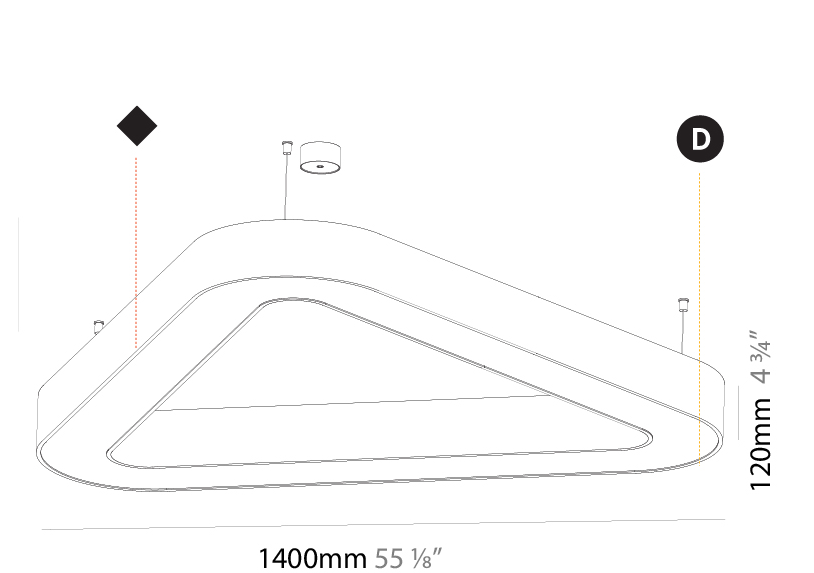

GENERAL

Series: Glorious
Subseries: Glorious Victory
Brand: Prolicht
Division: Architectural
Mounting Type: Suspension
Mounting Location: Ceiling
Subcategory: Ambient

PHYSICAL

Shape: Abstract
Length (mm): 1400
Length (in): 55 1/8
Width (mm): 1400
Width (in): 55 1/8
Height (mm): 120
Height (in): 4 3/4
Max. Overall Height (mm): 2120
Max. Overall Height (in): 83 7/16
Light Distribution: Direct
Weight (kg): 13.892
Weight (lbs): 30.56
Diffuser: PMMA - Opal or Micro-Prism
Fixture Finish: SSR / BKV / CWI / CRY / HAB / UFT / ITA / RUA / FTG / MYG / LOD / PUS / FRO / FUP / KIA / POP / BLS / SPG / MEY / GOH / GUM / CHC / COM / ABZ / JAG / OBR / MOS / ROR
Fixture Material: Aluminum

ELECTRICAL

Lamp Type: LED (Zhaga Standard)
Input Wattage (W): 60
Total Output Wattage (W): 48 / 38.4 (3500K)
Dimming: Non-Dimming / Phase Dimming (120Vac only) / 0-10V Dimming
Driver Included: Yes
Driver Location: Integrated
Driver Type: Constant Current - 120 / 277Vac
Driver Class: Class 2
Input Voltage (V): 120 - 277
Constant Current (MA): 350 / 1200 (3500K)

LED

Color Temperature (°K): 3000 / 3500 / 4000
Max. Delivered Lumen (lm): 5540 / 5733 / 5850
CRI: >80 CRI
Efficiency (%): 0.65
Lamp Life (hrs): 50000

OPTICAL

RATINGS AND CERTIFICATIONS

Certified By: Certified for North American Standards
IP rating: IP20