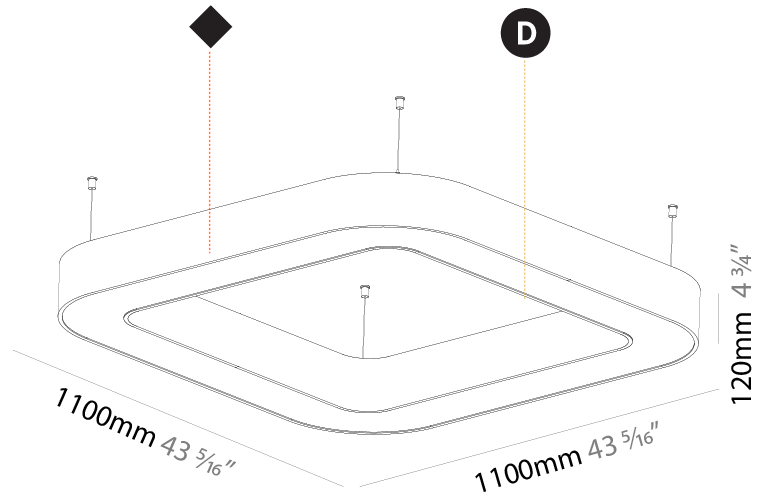

GENERAL

Series: Glorious
Subseries: Glorious Quantum
Brand: Prolicht
Division: Architectural
Mounting Type: Suspension
Mounting Location: Ceiling
Subcategory: Ambient

PHYSICAL

Shape: Square
Length (mm): 1100
Length (in): 43 ⁵/₁₆"
Width (mm): 1100
Width (in): 43 ⁵/₁₆"
Height (mm): 120
Height (in): 4 ³/₄"
Max. Overall Height (mm): 2120
Max. Overall Height (in): 83 ⁷/₁₆"
Light Distribution: Direct
Weight (kg): 13.125
Weight (lbs): 28.88
Diffuser: PMMA - Opal or Micro-Prism
Fixture Finish: SSR / BKV / CWI / CRY / HAB / UFT / ITA / RUA / FTG / MYG / LOD / PUS / FRO / FUP / KIA / POP / BLS / SPG / MEY / GOH / GUM / CHC / COM / ABZ / JAG / OBR / MOS / ROR
Fixture Material: Aluminum

ELECTRICAL

Lamp Type: LED (Zhaga Standard)
Input Wattage (W): 60
Total Output Wattage (W): 48 / 38.4 (3500K)
Dimming: Non-Dimming / Phase Dimming (120Vac only) / 0-10V Dimming
Driver Included: Yes
Driver Location: Integrated
Driver Type: Constant Current - 120 / 277Vac
Driver Class: Class 2
Input Voltage (V): 120 - 277
Constant Current (MA): 350 / 1200 (3500K)

LED

Color Temperature (°K): 3000 / 3500 / 4000
Max. Delivered Lumen (lm): 5540 / 5733 / 5850
CRI: >80 CRI
Efficiency (%): 65
Lamp Life (hrs): 50000

OPTICAL

RATINGS AND CERTIFICATIONS

Certified By: Certified for North American Standards
IP rating: IP20