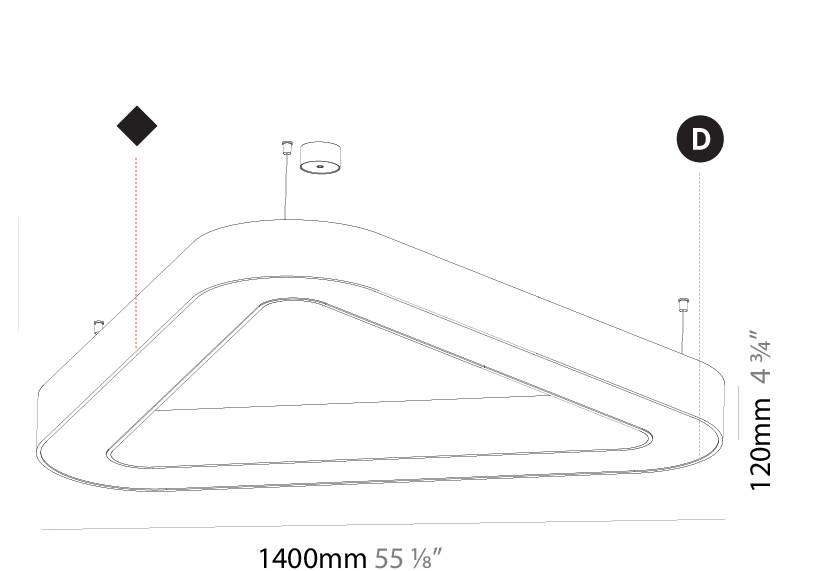

GENERAL

Series: Glorious
Subseries: Glorious Victory
Brand: Prolicht
Division: Architectural
Mounting Type: Suspension
Mounting Location: Ceiling
Subcategory: Ambient

PHYSICAL

Shape: Abstract
Length (mm): 1400
Length (in): 55 1/8
Width (mm): 1400
Width (in): 55 1/8
Height (mm): 120
Height (in): 4 3/4
Max. Overall Height (mm): 2120
Max. Overall Height (in): 83 7/16
Light Distribution: Direct / Indirect
Weight (kg): 14.359
Weight (lbs): 31.66
Diffuser: PMMA - Opal or Micro-Prism
Fixture Finish: SSR / BKV / CWI / CRY / HAB / UFT / ITA / RUA / FTG / MYG / LOD / PUS / FRO / FUP / KIA / POP / BLS / SPG / MEY / GOH / GUM / CHC / COM / ABZ / JAG / OBR / MOS / ROR
Fixture Material: Aluminum

ELECTRICAL

Lamp Type: LED (Zhaga Standard)
Input Wattage (W): 105
Total Output Wattage (W): 84 / 57.6 (3500K)
Dimming: Non-Dimming / Phase Dimming (120Vac only) / 0-10V Dimming
Driver Included: Yes
Driver Location: Integrated
Driver Type: Constant Current - 120 / 277Vac
Driver Class: Class 2
Input Voltage (V): 120 - 277
Constant Current (MA): 350 / 1200/600 (3500K)

LED

Color Temperature (°K): 3000 / 3500 / 4000
Max. Delivered Lumen (lm): 5540 / 5733 / 5850 Direct / 3830 / 3969 / 4050 Indirect
CRI: >80 CRI
Efficiency (%): 69.8
Lamp Life (hrs): 50000

OPTICAL

RATINGS AND CERTIFICATIONS

Certified By: Certified for North American Standards
IP rating: IP20