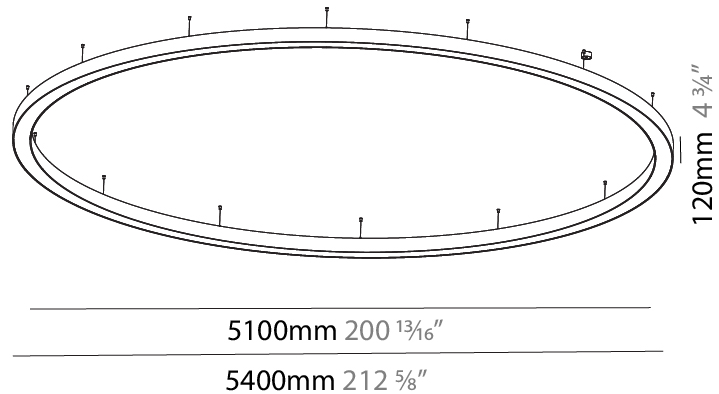

GENERAL

Series: Glorious
Subseries: Glorious
Brand: Prolight
Division: Architectural
Mounting Type: Suspension
Mounting Location: Ceiling
Subcategory: Ambient

PHYSICAL

Shape: Round
Diameter (mm): 5400
Diameter (in): 212 ⁵/₈
Height (mm): 120
Height (in): 4 ³/₄
Max. Overall Height (mm): 2120
Max. Overall Height (in): 83 ⁷/₁₆
Light Distribution: Direct / Indirect
Weight (kg): 71.452
Weight (lbs): 157.19
Diffuser: PMMA - Opal or Micro-Prism
Fixture Finish: SSR / BKV / CWI / CRY / HAB / UFT / ITA / RUA / FTG / MYG / LOD / PUS / FRO / FUP / KIA / POP / BLS / SPG / MEY / GOH / GUM / CHC / COM / ABZ / JAG / OBR / MOS / ROR
Fixture Material: Aluminum

ELECTRICAL

Lamp Type: LED (Zhaga Standard)
Input Wattage (W): 405
Total Output Wattage (W): 324 / 259.2 (3500K)
Dimming: Non-Dimming / Phase Dimming (120Vac only) / 0-10V Dimming
Driver Included: Yes
Driver Location: Integrated
Driver Type: Constant Current - 120 / 277Vac
Driver Class: Class 2
Input Voltage (V): 120 - 277
Constant Current (MA): 350 / 800/500 (3500K)

LED

Color Temperature (°K): 3000 / 3500 / 4000
Max. Delivered Lumen (lm): 25840 / 26754 / 27300 Direct / 19620 / 2031 / 20720 Indirect
CRI: >80 CRI
Efficiency (%): 70
Lamp Life (hrs): 50000

OPTICAL

RATINGS AND CERTIFICATIONS

Certified By: Certified for North American Standards
IP rating: IP20

PROJECT
TYPE
SPECIFIER
QUANTITY
DATE