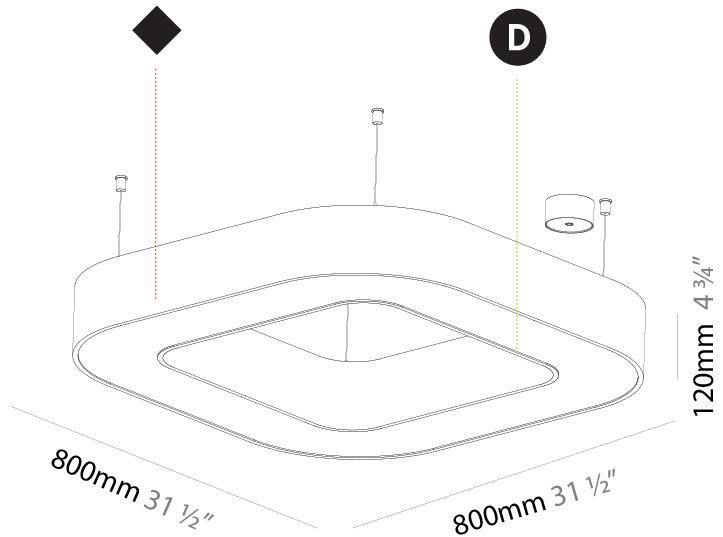

GENERAL

Series: Glorious
Subseries: Glorious Quantum
Brand: Prolicht
Division: Architectural
Mounting Type: Suspension
Mounting Location: Ceiling
Subcategory: Ambient

PHYSICAL

Shape: Square
Length (mm): 800
Length (in): 31 1/2
Width (mm): 800
Width (in): 31 1/2
Height (mm): 120
Height (in): 4 3/4
Max. Overall Height (mm): 2120
Max. Overall Height (in): 83 7/16
Light Distribution: Direct / Indirect
Weight (kg): 9.71
Weight (lbs): 21.44
Diffuser: PMMA - Opal or Micro-Prism
Fixture Finish: SSR / BKV / CWI / CRY / HAB / UFT / ITA / RUA / FTG / MYG / LOD / PUS / FRO / FUP / KIA / POP / BLS / SPG / MEY / GOH / GUM / CHC / COM / ABZ / JAG / OBR / MOS / ROR
Fixture Material: Aluminum

ELECTRICAL

Lamp Type: LED (Zhaga Standard)
Input Wattage (W): 40 / 20
Total Output Wattage (W): 48 / 38.4 (3500K)
Dimming: Non-Dimming / Phase Dimming (120Vac only) / 0-10V Dimming
Driver Included: Yes
Driver Location: Integrated
Driver Type: Constant Current - 120 / 277Vac
Driver Class: Class 2
Input Voltage (V): 120 - 277
Constant Current (MA): 350 / 800/400 (3500K)

LED

Color Temperature (°K): 3000 / 3500 / 4000
Max. Delivered Lumen (lm): 3690 / 3822 / 3900 Direct / 2560 / 2646 / 2700 Indirect
CRI: >80 CRI
Efficiency (%): 69.8
Lamp Life (hrs): 50000

OPTICAL

RATINGS AND CERTIFICATIONS

Certified By: Certified for North American Standards
IP rating: IP20