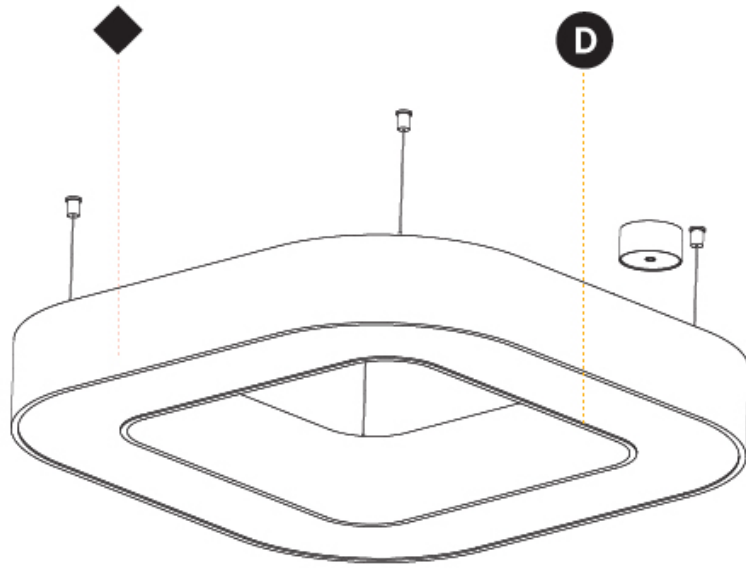

GLORIOUS QUANTUM SUSPENSION

A30566-

PROJECT	_____
TYPE	_____
SPECIFIER	_____
QUANTITY	_____
DATE	_____