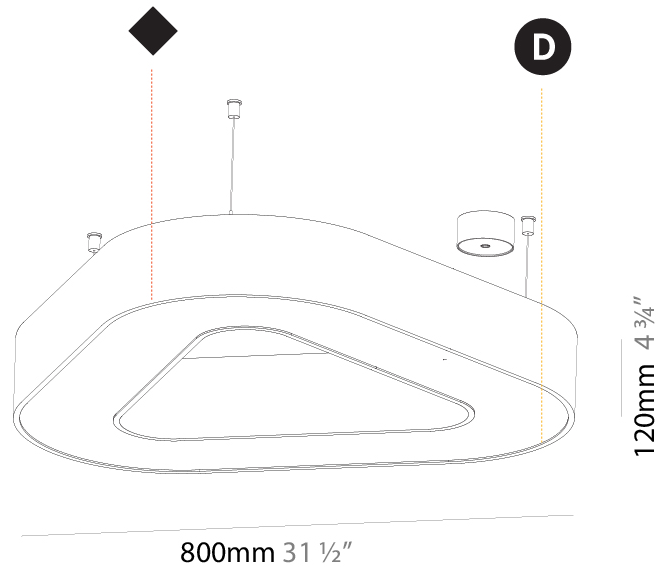

GENERAL

Series: Glorious
Subseries: Glorious Victory
Brand: Prolicht
Division: Architectural
Mounting Type: Suspension
Mounting Location: Ceiling
Subcategory: Ambient

PHYSICAL

Shape: Abstract
Length (mm): 800
Length (in): 31 1/2
Width (mm): 800
Width (in): 31 1/2
Height (mm): 120
Height (in): 4 3/4
Max. Overall Height (mm): 2120
Max. Overall Height (in): 83 7/16
Light Distribution: Direct
Weight (kg): 8.317
Weight (lbs): 18.30
Diffuser: PMMA - opal or micro-prism
Fixture Finish: SSR / BKV / CWI / CRY / HAB / UFT / ITA / RUA / FTG / MYG / LOD / PUS / FRO / FUP / KIA / POP / BLS / SPG / MEY / GOH / GUM / CHC / COM / ABZ / JAG / OBR / MOS / ROR
Fixture Material: Aluminum

ELECTRICAL

Lamp Type: LED (Zhaga Standard)
Input Wattage (W): 30
Total Output Wattage (W): 24 / 19.2 (3500K)
Dimming: Non-Dimming / Phase Dimming (120Vac only) / 0-10V Dimming
Driver Included: Yes
Driver Location: Integrated
Driver Type: Constant Current - 120 / 277Vac
Driver Class: Class 2
Input Voltage (V): 120 - 277
Constant Current (MA): 350 / 600 (3500K)

LED

Color Temperature (°K): 3000 / 3500 / 4000
Max. Delivered Lumen (lm): 2770 / 2862 / 2920
CRI: >80 CRI
Efficiency (%): 65
Lamp Life (hrs): 50000

OPTICAL

RATINGS AND CERTIFICATIONS

Certified By: Certified for North American Standards
IP rating: IP20