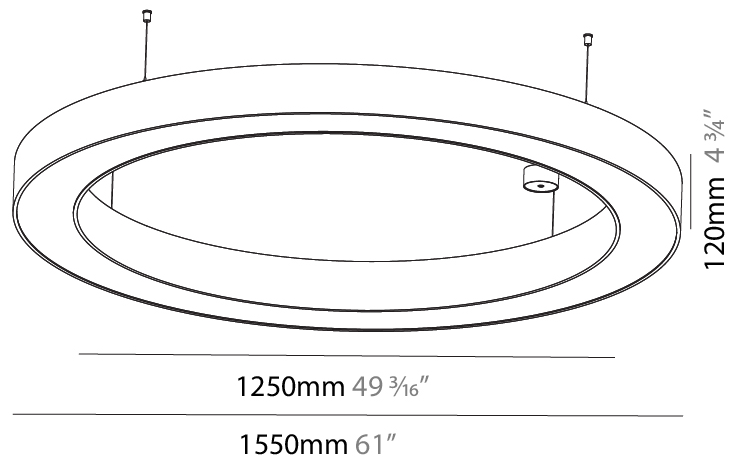

GENERAL

Series: Glorious
Subseries: Glorious
Brand: Prolight
Division: Architectural
Mounting Type: Suspension
Mounting Location: Ceiling
Subcategory: Ambient

PHYSICAL

Shape: Round
Diameter (mm): 1550
Diameter (in): 61
Height (mm): 120
Height (in): 4 3/4
Max. Overall Height (mm): 2120
Max. Overall Height (in): 83 7/16
Light Distribution: Direct / Indirect
Weight (kg): 16.737
Weight (lbs): 36.90
Diffuser: PMMA - Opal or Micro-Prism
Fixture Finish: SSR / BKV / CWI / CRY / HAB / UFT / ITA / RUA / FTG / MYG / LOD / PUS / FRO / FUP / KIA / POP / BLS / SPG / MEY / GOH / GUM / CHC / COM / ABZ / JAG / OBR / MOS / ROR
Fixture Material: Aluminum

ELECTRICAL

Lamp Type: LED (Zhaga Standard)
Input Wattage (W): 110
Total Output Wattage (W): 88 / 70.4 (3500K)
Dimming: Non-Dimming / Phase Dimming (120Vac only) / 0-10V Dimming
Driver Included: Yes
Driver Location: Integrated
Driver Type: Constant Current - 120 / 277Vac
Driver Class: Class 2
Input Voltage (V): 120 - 277
Constant Current (MA): 350 / 700/800 (3500K)

LED

Color Temperature (°K): 3000 / 3500 / 4000
Max. Delivered Lumen (lm): 6920 / 7164 / 7310 Direct / 4530 / 4938 / 4790 Indirect
CRI: >80 CRI
Efficiency (%): 68
Lamp Life (hrs): 50000

OPTICAL

RATINGS AND CERTIFICATIONS

Certified By: Certified for North American Standards
IP rating: IP20